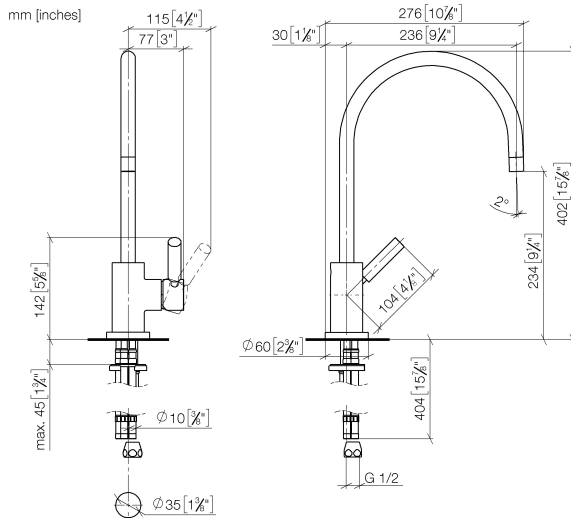

TARA Single-lever mixer for rinsing/Profi spray - Durabronz (23kt Gold)

33 826 888